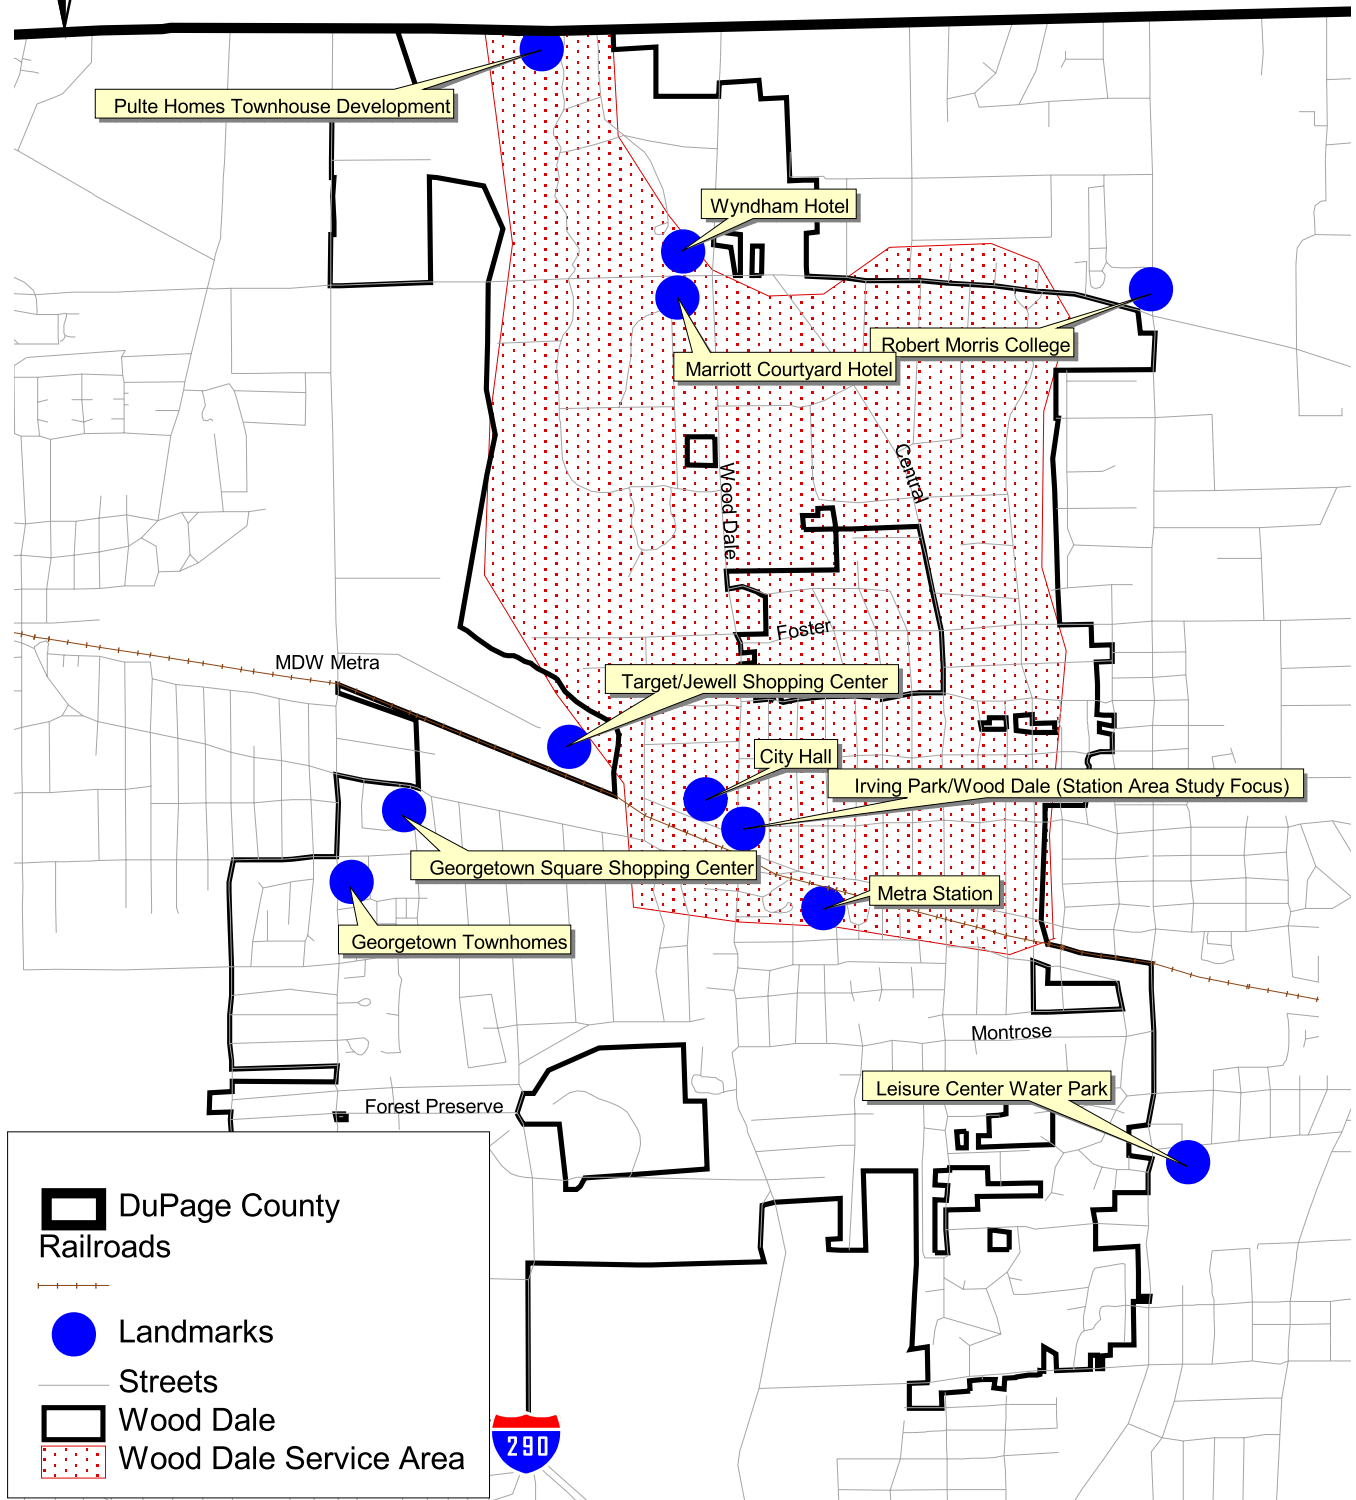

Proposed Wood Dale Community Service Area

 DuPage County Railroads
 Landmarks
 Streets
 Wood Dale
 Wood Dale Service Area

This map produced by LSC Transportation Consultants, Inc.