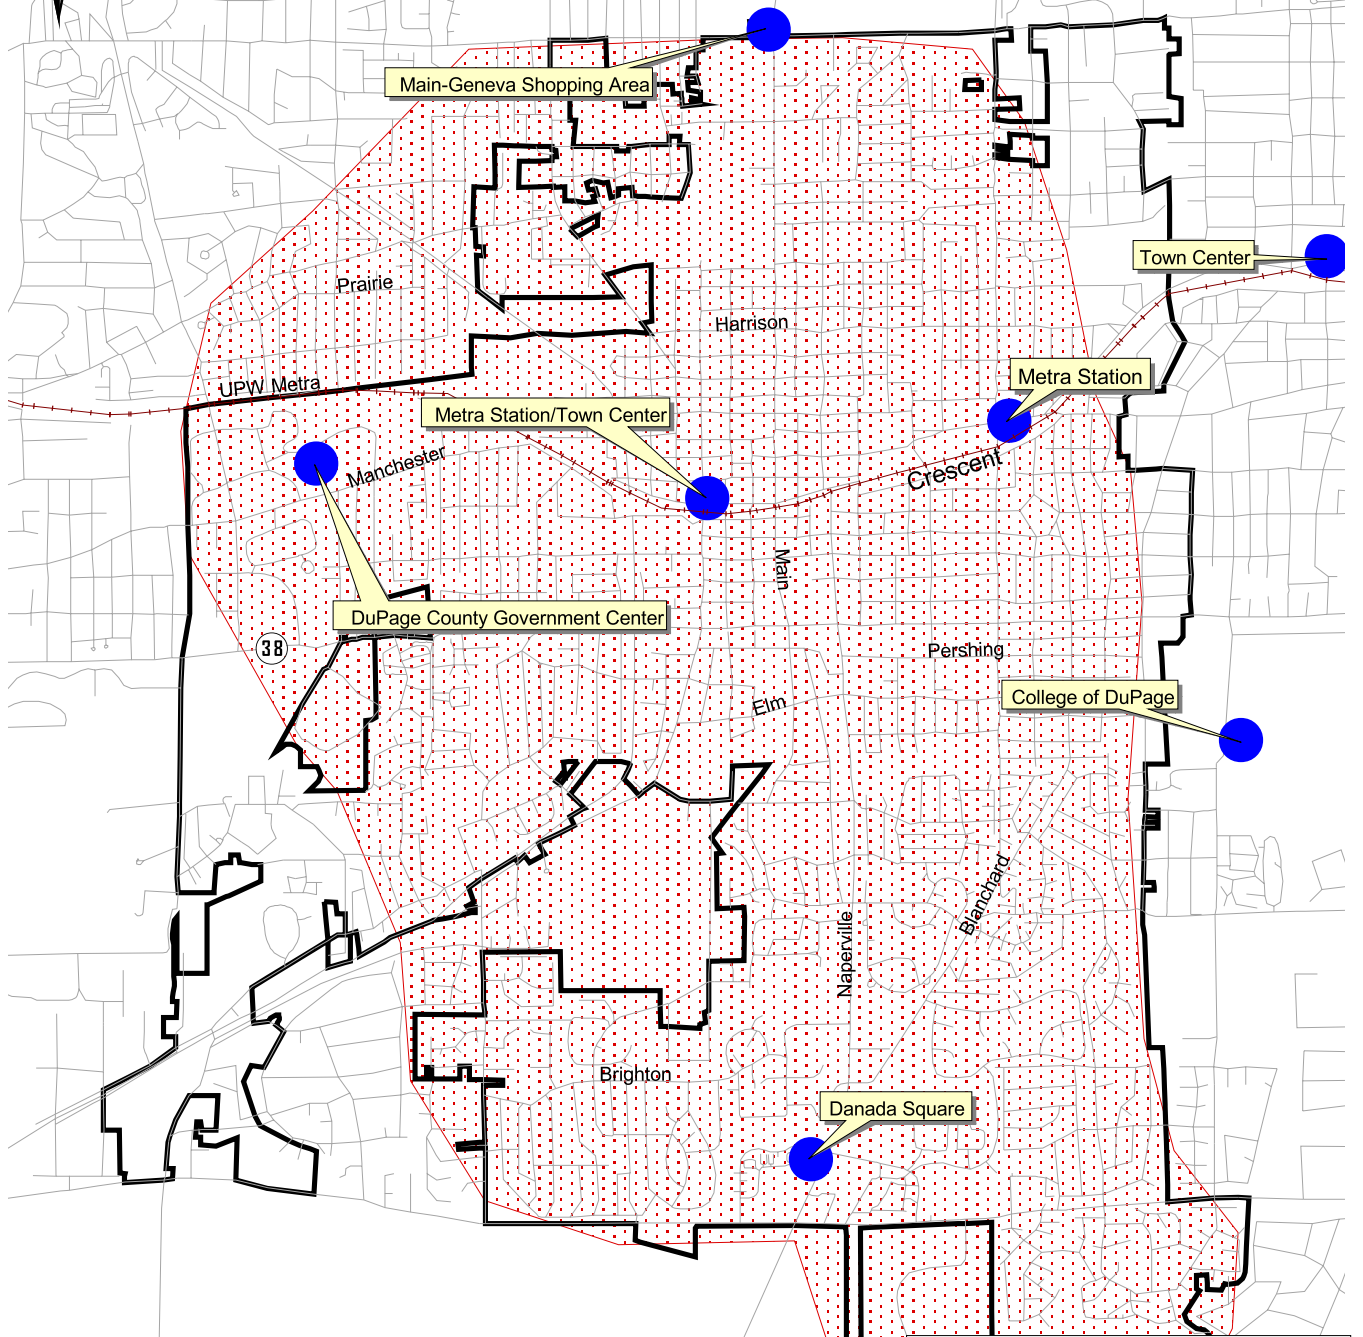

# Proposed Wheaton Community Service Area

1 0 1 Miles

- DuPage County Railroads
- Streets
- Landmarks
- Wheaton
- Wheaton Service Area

This map produced by LSC Transportation Consultants, Inc.