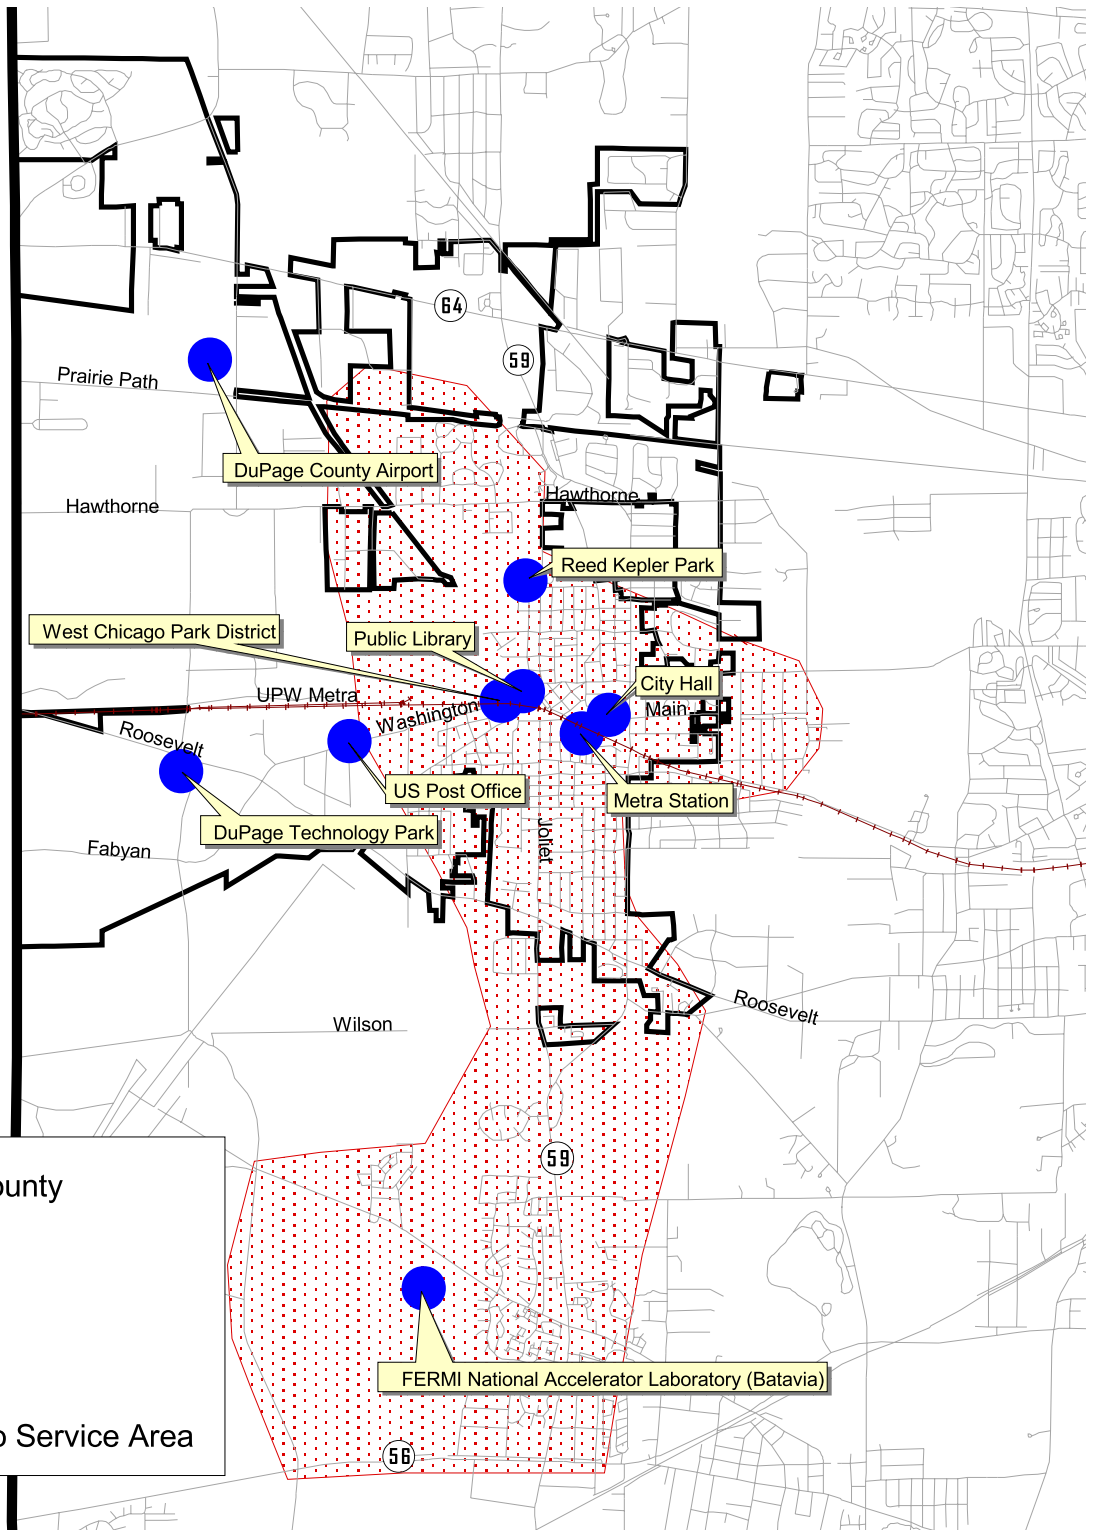

N

Proposed West Chicago Community Service Area

-  DuPage County Railroads
-  W. Chicago Service Area
-  Landmarks
-  Streets
-  W Chicago

This map produced by LSC Transportation Consultants, Inc.