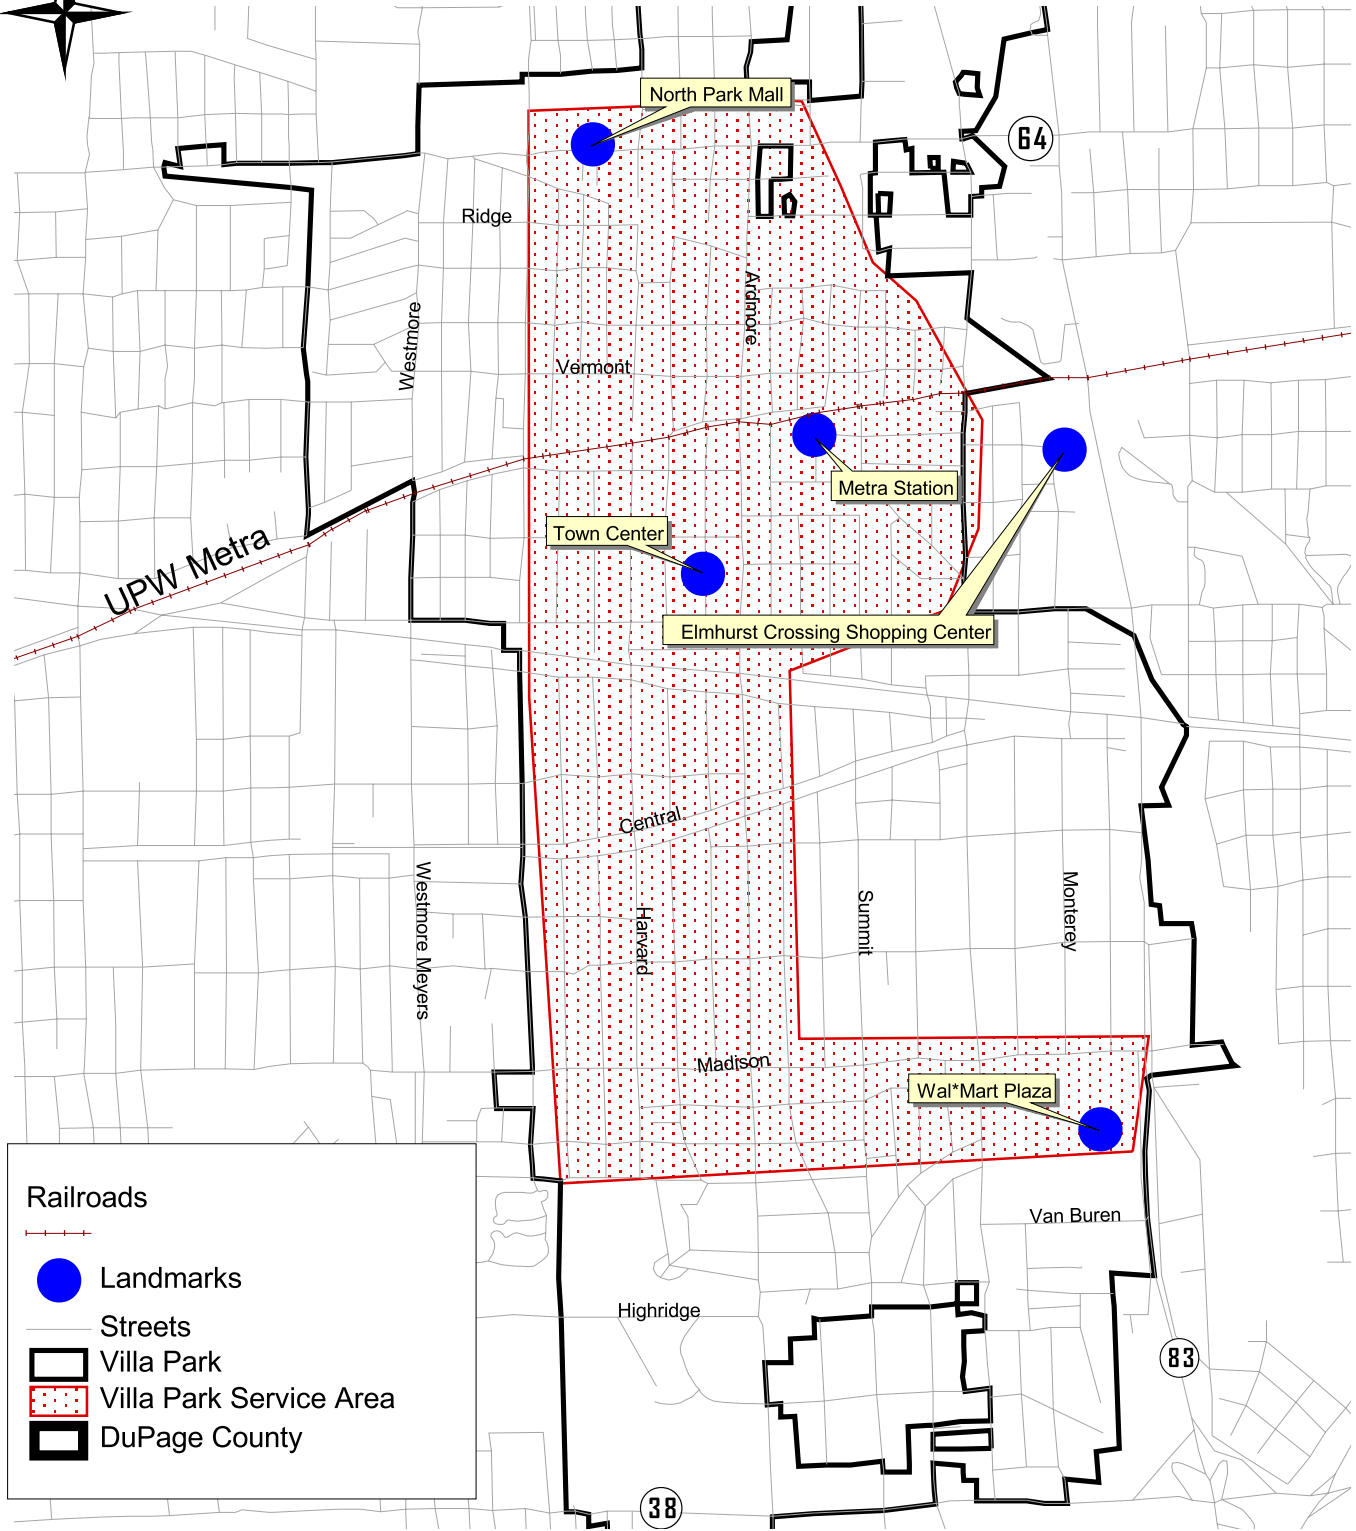

Proposed Villa Park Community Service Area

**Railroads**  
---+---+---+  
**Landmarks**  
●  
**Streets**  
—  
**Villa Park**  
□  
**Villa Park Service Area**  
□ (with red dots)  
**DuPage County**  
□ (with thick border)

This map produced by LSC Transportation Consultants, Inc.