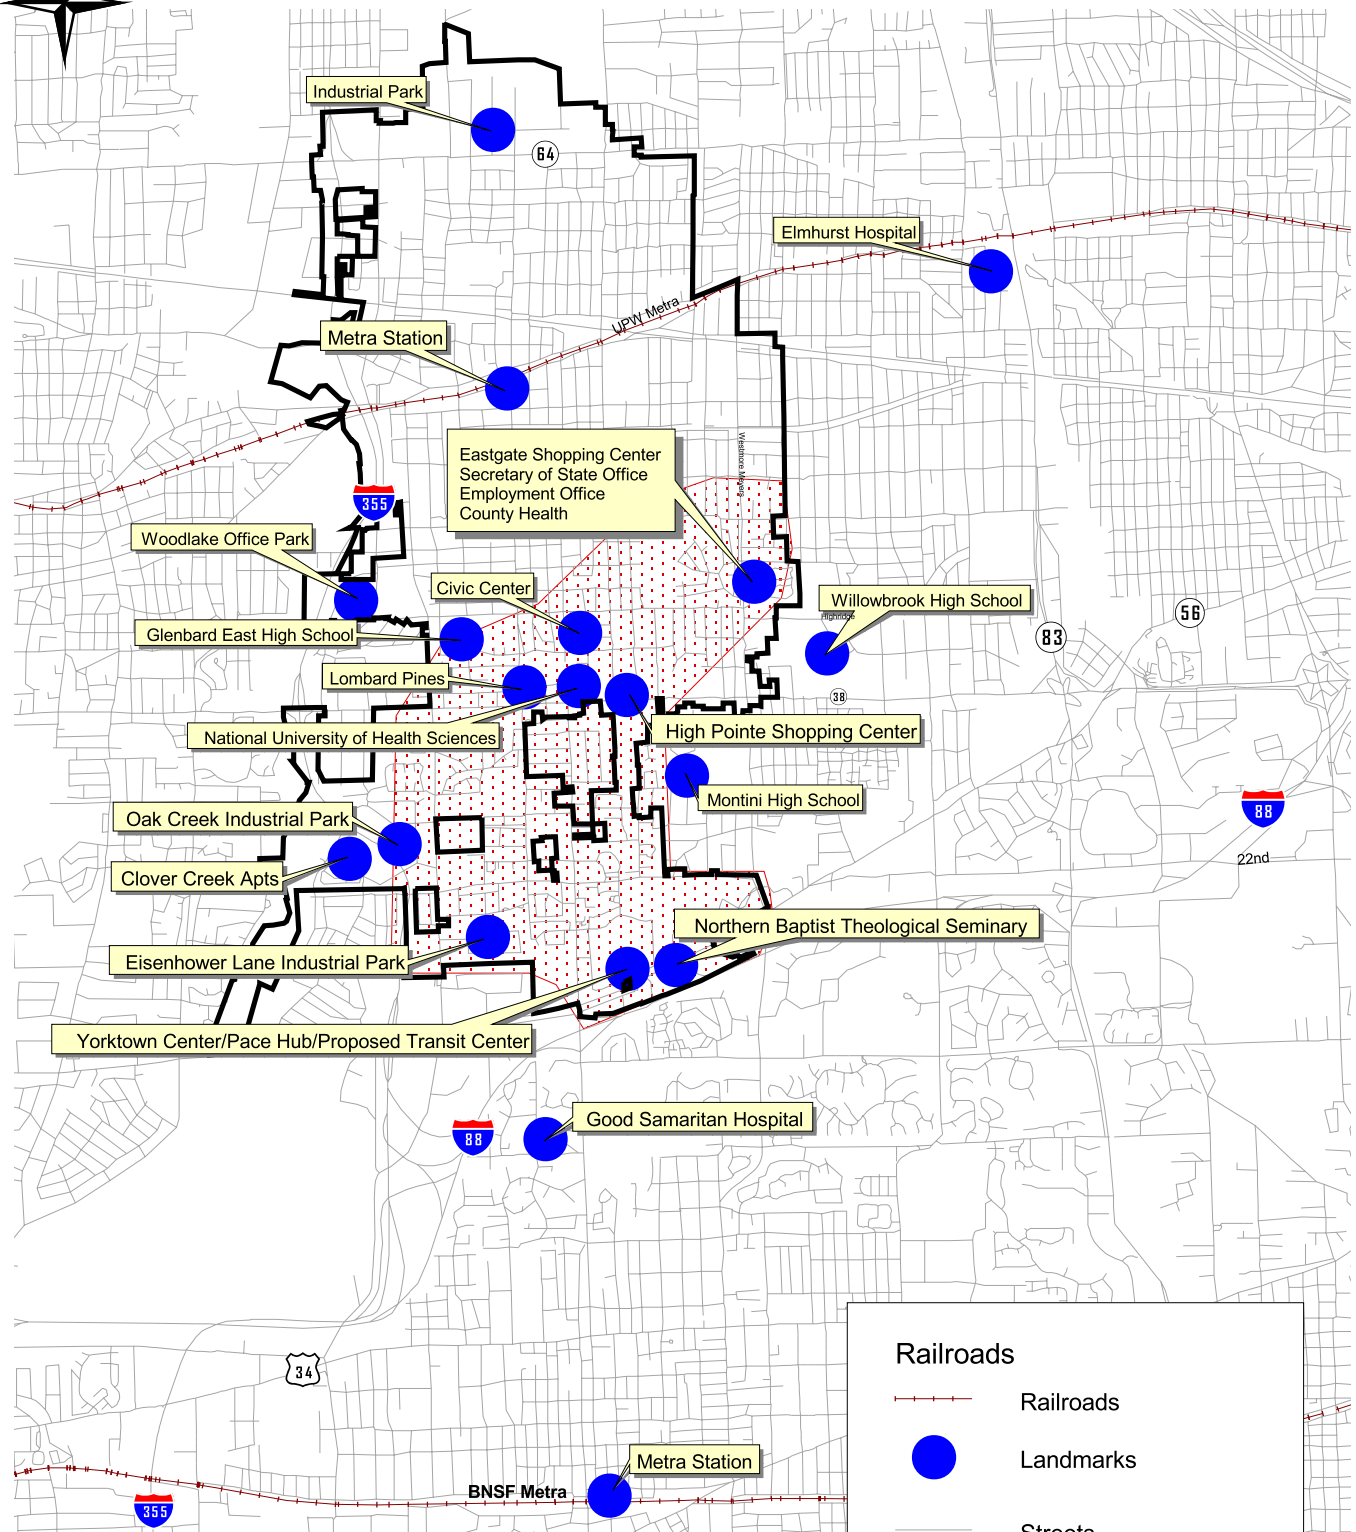

Proposed Lombard Community Service Area

Railroads	
	Railroads
	Landmarks
	Streets
	Lombard
	Lombard Service Area

This map produced by LSC Transportation Consultants, Inc.