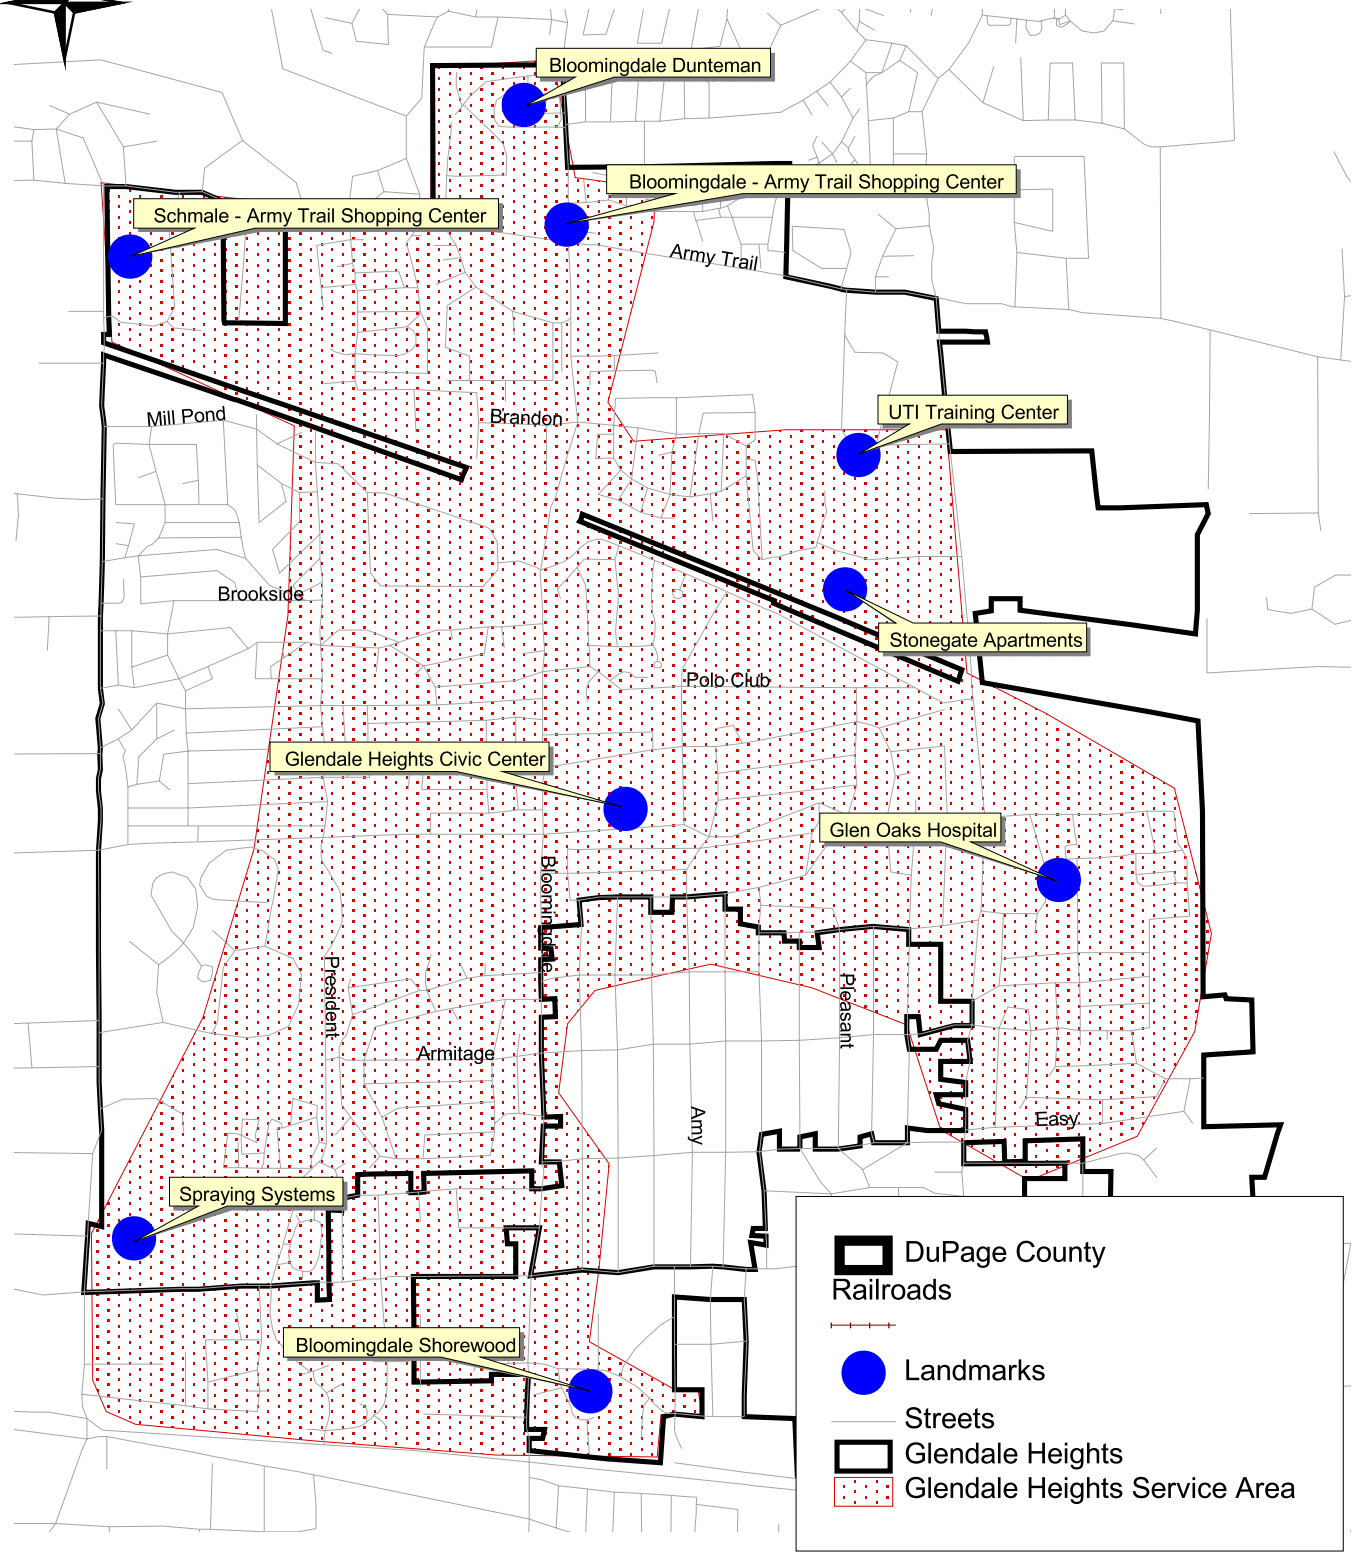

N

Proposed Glendale Heights Community Service Area

This map produced by LSC Transportation Consultants, Inc.