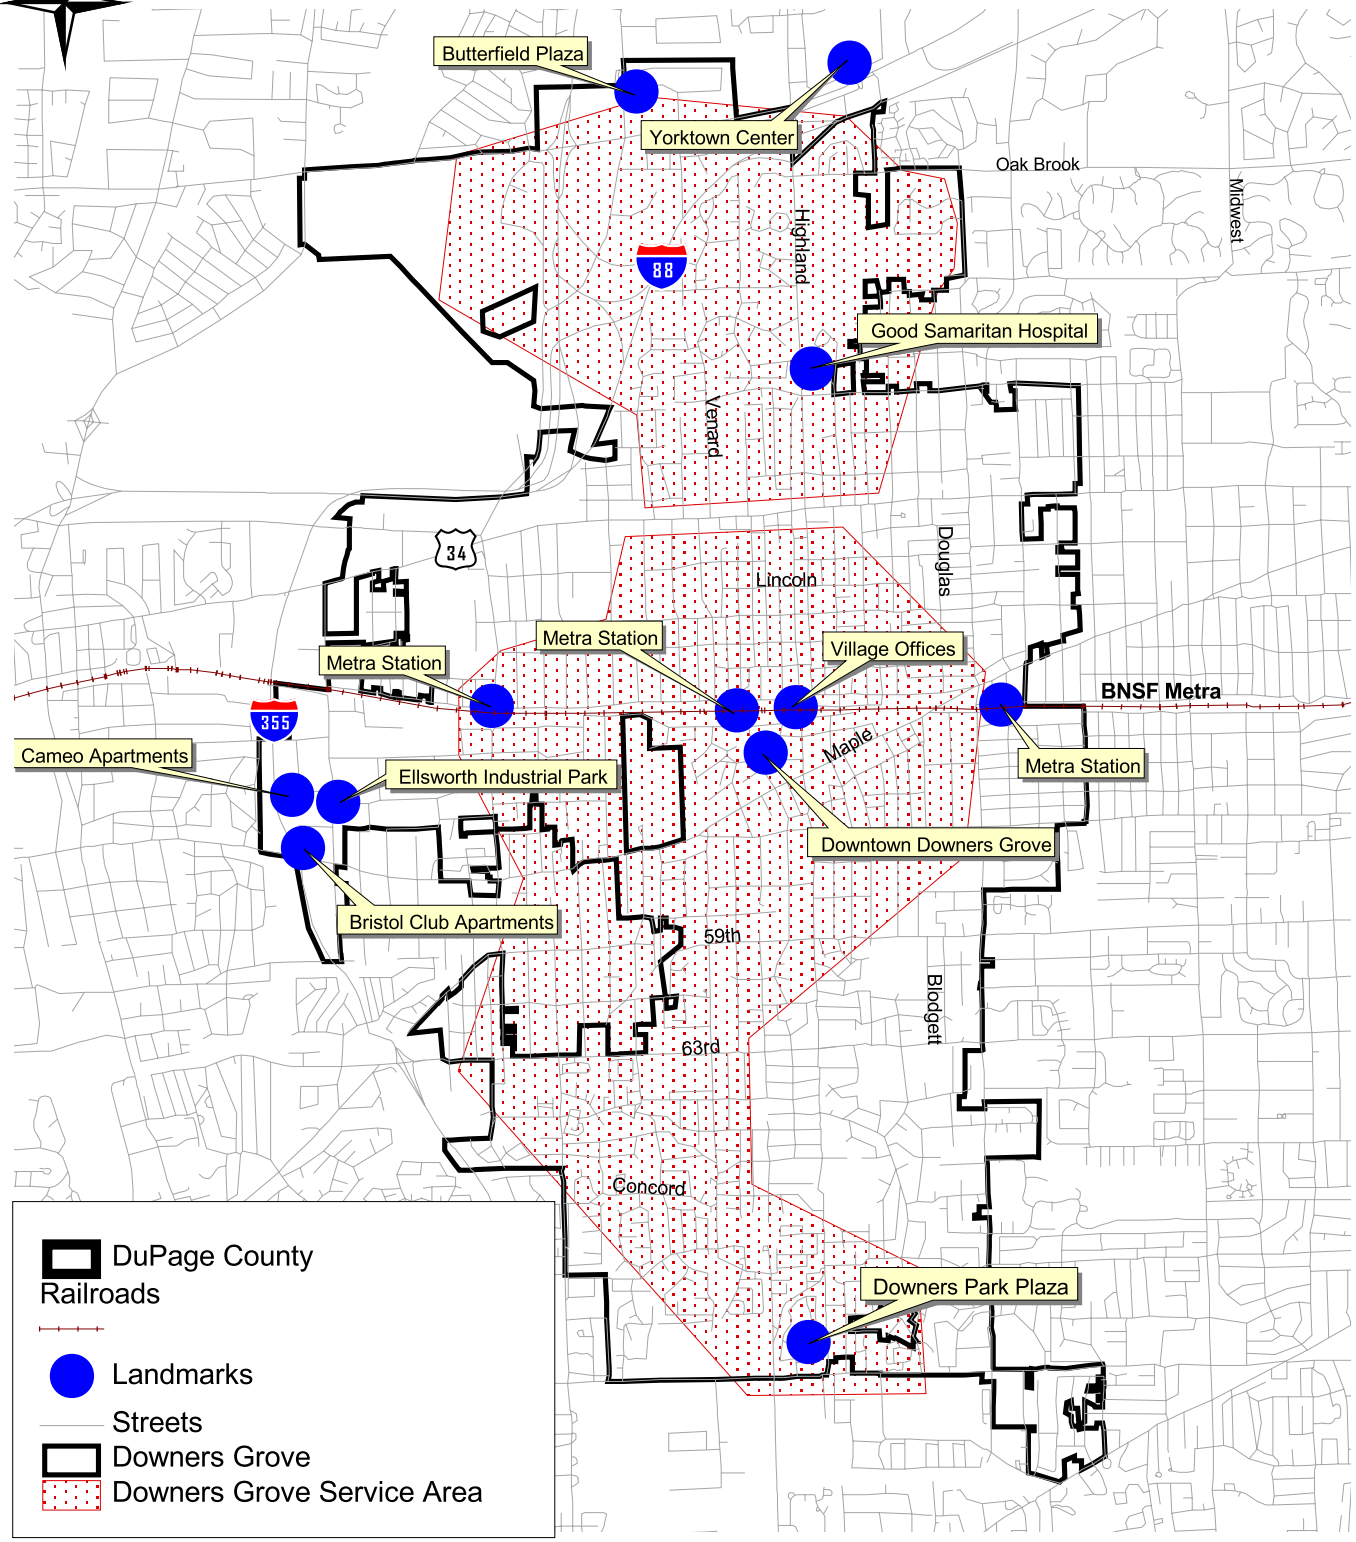

N

### Proposed Downers Grove Community Service Area

- DuPage County Railroads
- Railroads
- Landmarks
- Streets
- Downers Grove
- Downers Grove Service Area

This map produced by LSC Transportation Consultants, Inc.